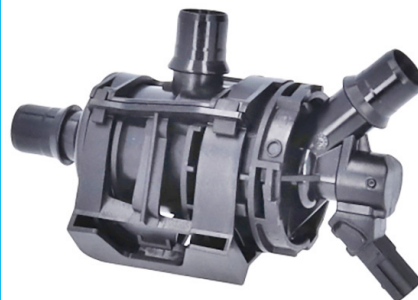

SUITABLE FOR
AUDI A3 (8YA, 8YS) 20- Q2 (GAB)
16-;CUPRA FORMENTOR (KM7)
20-;SEAT LEON SC/ST (KL1) 19-

O.E. no.
05L121111N / 05L121111M

460539

Thermostat flange

POSITION
Front Axle, Upper

SUITABLE FOR
BMW SERIE 6 (G32) 17- X3 (G01)
17- X4 (G02) 18-

O.E. no.
11118619408

460540

Thermostat flange

POSITION
Front Axle, Upper

SUITABLE FOR
DACIA DOKKER (KE_) 12- DUSTER
17- LODGY 13- LOGAN II, MCV
12- SANDERO II 12-

O.E. no.
212002893R / 212009526R

470007

Fuel Line