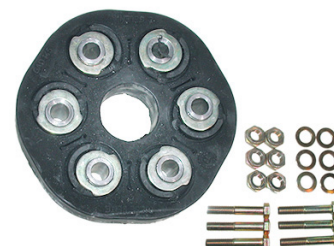

SUITABLE FOR
MCD CLASSE E (W210, S210,
VF210) 95-02; RENAULT SCÉNIC I
(FA0_, JA0/1_) 99-03

O.E. no.
A2024101615 / A2104101015 /
2024101615 / 2104101015

540364

Anti-roll stab. bush

POSITION
Front Axle, Bilateral