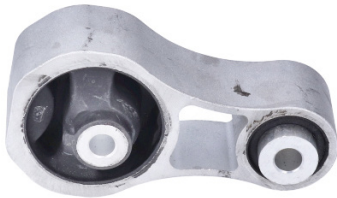

O.E. no.
4877047010

260920

Suspension arm

POSITION
Rear Axle, Lower, Front,
Bilateral

SUITABLE FOR
CUPRA BORN (K11) 21-;VW ID.3
(E11_) 19-;VW ID.4 20-;VW ID.5
(E39) 21-

O.E. no.
1EA505323A / 1EA505323B

260966

O.E. no.
LR001176

390114

Strut mount bearing

POSITION
Front Axle, Bilateral

SUITABLE FOR
DACIA JOGGER 22- SANDERO III
21-;RENAULT CAPTUR II 20-;RE-
NAULT CLIO V (BF_) 19-

O.E. no.
543251700R

430974

Engine mount

POSITION
Front Axle

SUITABLE FOR
FORD GALAXY (WGR) 95-06;SEAT
ALHAMBRA (7V8, 7V9) 96-10;VW
SHARAN (7M8, 7M9, 7M6) 95-10

O.E. no.
1089032/ XM216A026AA/
7M0399201AB / 7M0399201AS

431580

Engine mount

POSITION
Front Axle, Right

SUITABLE FOR
FORD FIESTA VI (CB1, CCN) 08-

O.E. no.
1694424/1553110/8V516
P082BC/8V516P082BD

450081

Gear box mount

POSITION
Front Axle, Rear

SUITABLE FOR
AUDI A4 (8D2, 8D5, B5) 95-01 A6
(4B, C5) - A6 ALLROAD (4BH) 97-
05; SEAT AROSA (6H) 97-04