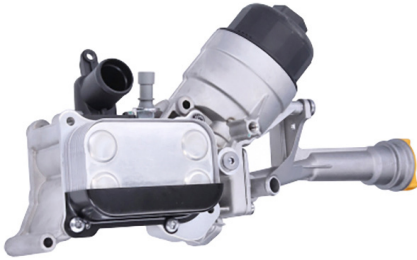

340209

Oil cooler

POSITION
Front Axle, Lower

SUITABLE FOR
ALFA ROMEO MITO (955) 08-;FIAT
500 (312) 07-;FIAT 500L 14-;FIAT
DOBLÒ (152, 263) 10-

O.E. no.
55217288 / 55232815

370543

Top Strut Mount

POSITION
Front Axle, Left & Right