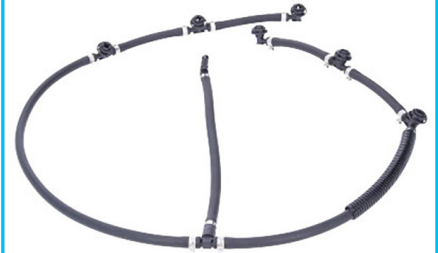

470233

Fuel Line

POSITION

SUITABLE FOR
MCD CLK (C209, A209) 02- CLS
(C219) 04- CLASSE C (W203,
S203, CL203) 00-

O.E. no.
A6420705532 / 6420701932