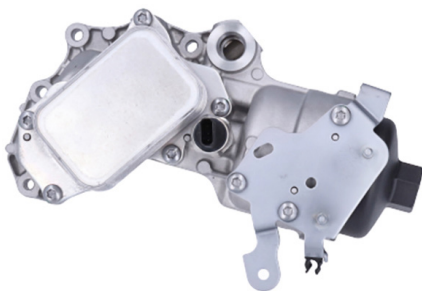

### 340214

Oil cooler

POSITION  
Front Axle

SUITABLE FOR  
CITROEN BERLINGO (K9) 18- C-ELYSEE 12- C3 AIRCROSS II (2R\_2C\_) 17- C4 III (B\_) 20-

O.E. no.  
9823532380 / 3553743 / 2191041 / 2192709