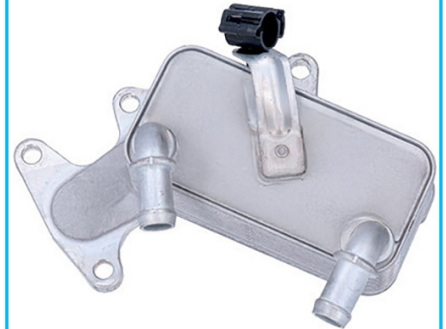

340220

Oil Cooler, Automatic
Transmission

POSITION
Front Axle

SUITABLE FOR
VW JETTA IV (162) 10-

O.E. no.
09G409061E