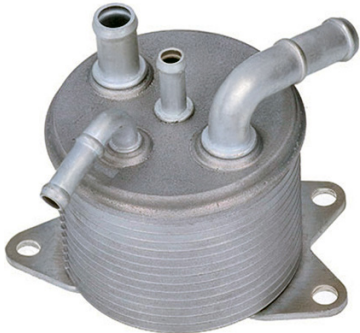

### 340210

Oil cooler

POSITION  
Front Axle

SUITABLE FOR  
MCD CLASSE E (W214) 23- CLAS-  
SE E ALL-TERRAIN (S214) 23-  
CLASSE E T-MODEL (S214) 23-

O.E. no.  
A2561801500 / 2561801500

### 340211

Oil Cooler, Automatic Transmission

POSITION  
Front Axle

SUITABLE FOR  
SUBARU IMPREZA HATCHBACK (GU\_) 23- IMPREZA I/II/III (G\_) 00- IMPREZA IV (GP) 12-

O.E. no.  
31237AA000