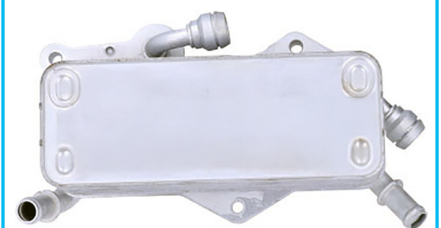

340216

Oil cooler

POSITION
Front Axle

SUITABLE FOR
AUDI A6 (4G2, 4G5, 4GC, C7) - A6 ALLROAD (4GH) 11- A7 (4GA, 4GF) 10-

O.E. no.
4G0317021AG / 4G0317021M