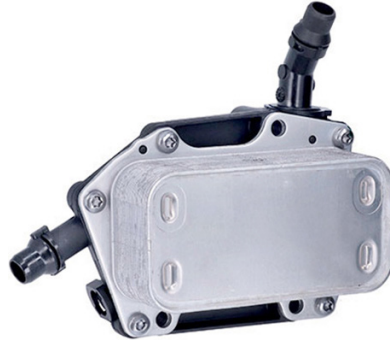

340212

Oil cooler

POSITION
Front Axle

SUITABLE FOR
BMW SERIE 2 (F22, F23, F44, F45, F46) 14- X1 (F48) 15- X2 (F39) 17-

O.E. no.
17217640013