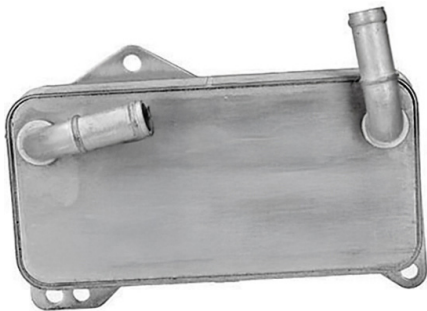

340221

Oil Cooler, Automatic
Transmission

POSITION
Front Axle

SUITABLE FOR
VW TIGUAN (5N_) 07-

O.E. no.
0BH317019C