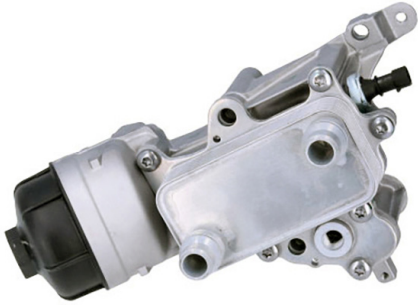

### 340218

Oil cooler

POSITION  
Front Axle

SUITABLE FOR  
ALFA ROMEO GIULIETTA (940) 10-  
;FIAT 500 X 14-;FIAT 500L 14-;FIAT  
BRAVO II (198) 06-

O.E. no.  
46337144 / 46337146