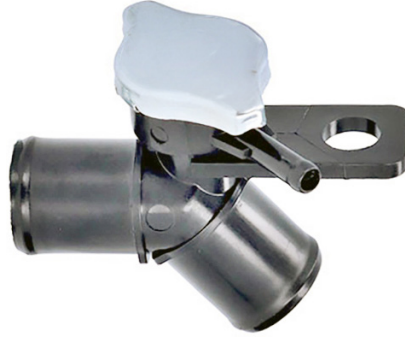

POSITION  
Front Axle, Lower

SUITABLE FOR  
ALFA ROMEO GIULIA (952\_) 15-  
STELVIO (949\_) 16-

O.E. no.  
46338166 / 46338164

**460574**

Thermostat flange

POSITION  
Front Axle, Upper

SUITABLE FOR  
SUZUKI GRAND VITARA (JT) 05-