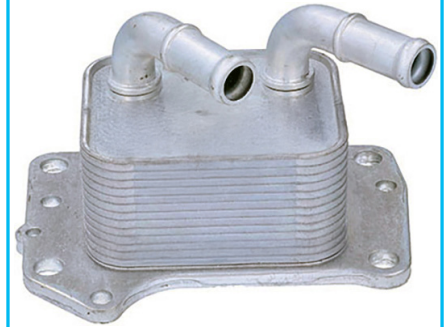

340213

Oil cooler

POSITION
Front Axle

SUITABLE FOR
HYUNDAI SANTA FÉ IV (TM) 18- ;KIA SORENTO IV (MQ4) 20-

O.E. no.
26410-2S000 / 26410-2S010