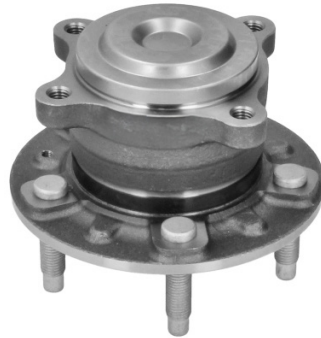

### 190128

Wheel hub

POSITION  
Rear Axle

SUITABLE FOR  
LEXUS TUTTI I MODELLI / ALL  
MODELS 14-; TOYOTA RAV 4 III  
(ACA\_, ACE\_, ALA\_, GSA3\_) 05-

O.E. no.  
4241042040 / 424100R010

### 190129

Wheel hub

POSITION  
Front Axle

SUITABLE FOR  
TOYOTA C-HR (\_X1\_) 16- CO-  
ROLLA (\_E21\_) 18- YARIS CROSS  
(MXP\_) 20-

O.E. no.  
43550F4010

## 190130

Wheel hub

POSITION  
Rear Axle

SUITABLE FOR  
MCD CLASSE A (W169), CLASSE  
B (W245) 04-

O.E. no.  
A1699810027 / 1699810027

## 190131

Wheel hub

POSITION  
Rear Axle, Left & Right

SUITABLE FOR  
CHEVROLET CRUZE (J300-  
J305-J308) 09-;OPEL AMPERA  
(R12) 11-;OPEL ASTRA J - GTC

O.E. no.  
13577407 / 13591999 / 328037