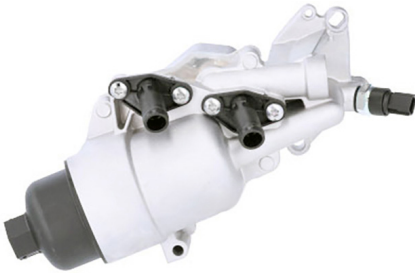

340224

Oil cooler

POSITION
Front Axle

SUITABLE FOR
RENAULT MASTER II (JD/ND, FD,
ED/HD/UD) 98- MASTER III (JD,
HD, FD, ED, UD) 03-

O.E. no.
820058995 / 8200589951

340225

Oil Cooler, Automatic
Transmission

POSITION
Front Axle