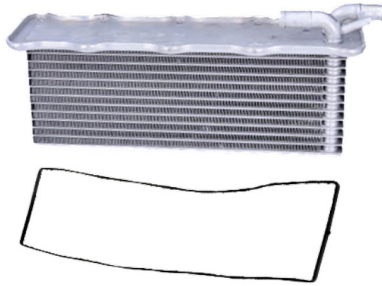

340219

Charge Air Cooler

POSITION
Front Axle

SUITABLE FOR
AUDI A1 (8X1, 8XA, 8XF, 8XK)
10- A3 (8VA, 8VS, 8V7, 8VK, 8VF,
8VM) 13- Q3 (8UB) 11-

O.E. no.
04E145749B / 04E145749F