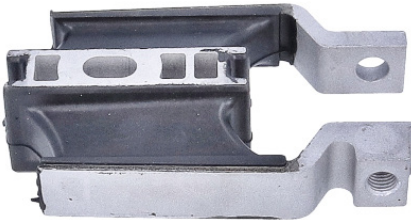

430859

Engine mount

POSITION
Front Axle

SUITABLE FOR
POLESTAR POLESTAR 1 (P)
18-;VOLVO S90 II - V90 II 16-;VOL-
VO XC 60 II 17-

O.E. no.
31330594

450079

Gear box mount

POSITION
Front Axle, Left