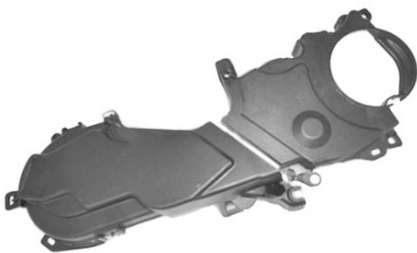

SUITABLE FOR
FORD C-MAX 03-07 C-MAX (DM2)
07- FOCUS II (DA_, DAW_) 04- GA-
LAXY (WA6) 06- KUGA 08-

O.E. no.
9682068380 / 9642549980 /
1474381 / 1340737

314016

Belt protection

POSITION
Front Axle