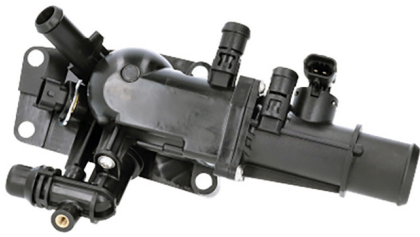

460573

Thermostat flange

POSITION
Front Axle, Lower

SUITABLE FOR
ALFA ROMEO GIULIA (952_) 15-
STELVIO (949_) 16-

O.E. no.
46338166 / 46338164

460574

Thermostat flange

POSITION
Front Axle, Upper