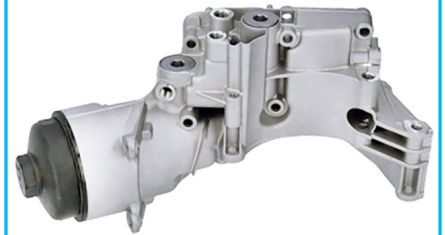

SUITABLE FOR
BMW SERIE 3 (E46) 98- SERIE 5
(E39) - Z8 (E52) 95-04 SERIE 5
(E60, E61) 03-

O.E. no.
11421713838

340227

Oil cooler

POSITION
Front Axle